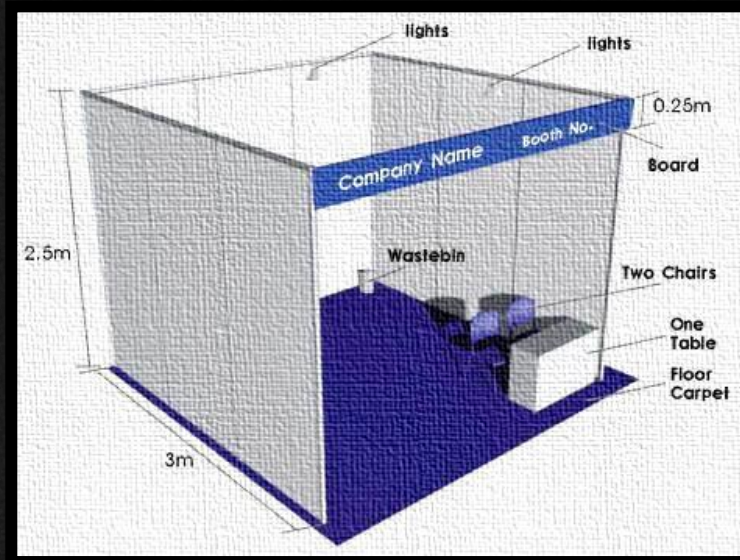

SHELL SCHEME STRUCTURE

It involves three walls or modular panels on a poled frame. Basic provisions are in place, but upgrades are available. We offer wooden frame branding and vinyl pasting enhancements. Once completed, exhibitors receive the space with registration tables, chairs, dustbins, and power sockets.

01

Raw Space Designs!

Samples and Examples...

02

Shell Space Designs!

Samples and Examples...

WHY US?

UNIQUE STANDS