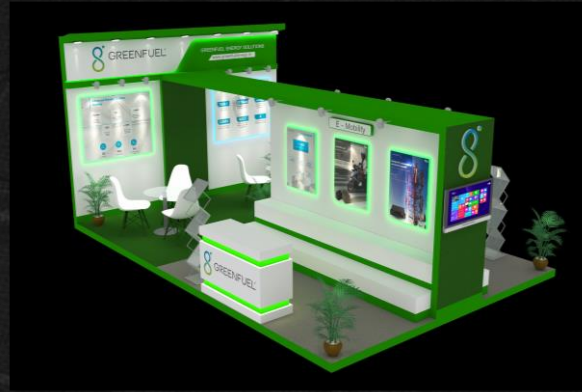

RAW SCHEME STRUCTURE

The Organizer provides exhibitors with a blank space for stall assembly. We offer designs aligned with the company's theme and furnish additional items like chairs, tables, sofas, and televisions.

SHELL SCHEME STRUCTURE

It involves three walls or modular panels on a poled frame. Basic provisions are in place, but upgrades are available. We offer wooden frame branding and vinyl pasting enhancements. Once completed, exhibitors receive the space with registration tables, chairs, dustbins, and power sockets.

01

Raw Space Designs!

Samples and Examples...

02

Shell Space Designs!

Samples and Examples...

WHY US?

UNIQUE STANDS